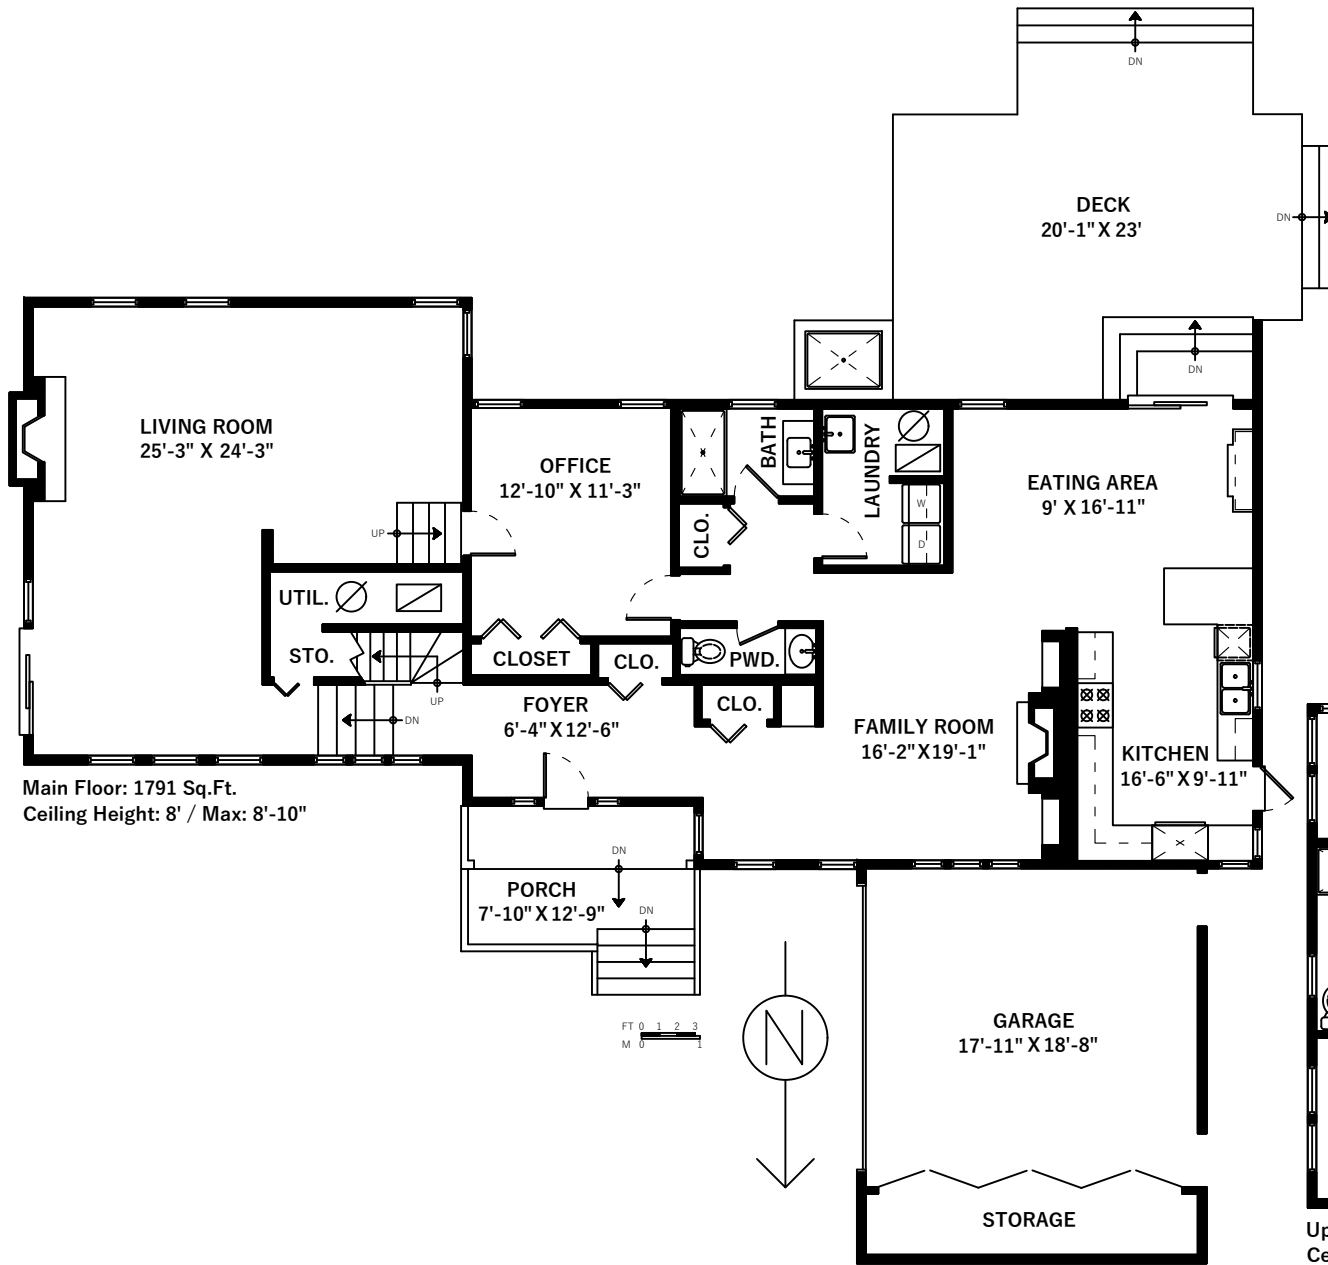

5936 Whitcomb Pl Delta, BC

Main Floor: 1791 Sq.Ft.
Ceiling Height: 8' / Max: 8'-10"

Main Floor	1791 SQ.FT.
Upper Floor	738 SQ.FT.
Total	2529 SQ.FT.
Deck	411 SQ.FT.
Porch	102 SQ.FT.
Garage	437 SQ.FT.
Total Extras	950 SQ.FT.
Open To Below	49 SQ.FT.

Upper Floor: 738 Sq.Ft.
Ceiling Height: 7'-6"