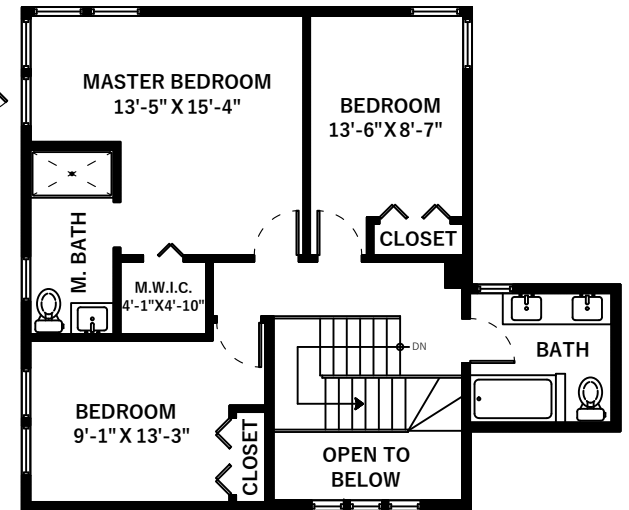

5936 Whitcomb Pl Delta, BC

Main Floor: 1791 Sq.Ft.
Ceiling Height: 8' / Max: 8'-10"

Main Floor	1791 SQ.FT.
Upper Floor	738 SQ.FT.
Total	2529 SQ.FT.
Deck	411 SQ.FT.
Porch	102 SQ.FT.
Garage	437 SQ.FT.
Total Extras	950 SQ.FT.
Open To Below	49 SQ.FT.

Upper Floor: 738 Sq.Ft.
Ceiling Height: 7'-6"