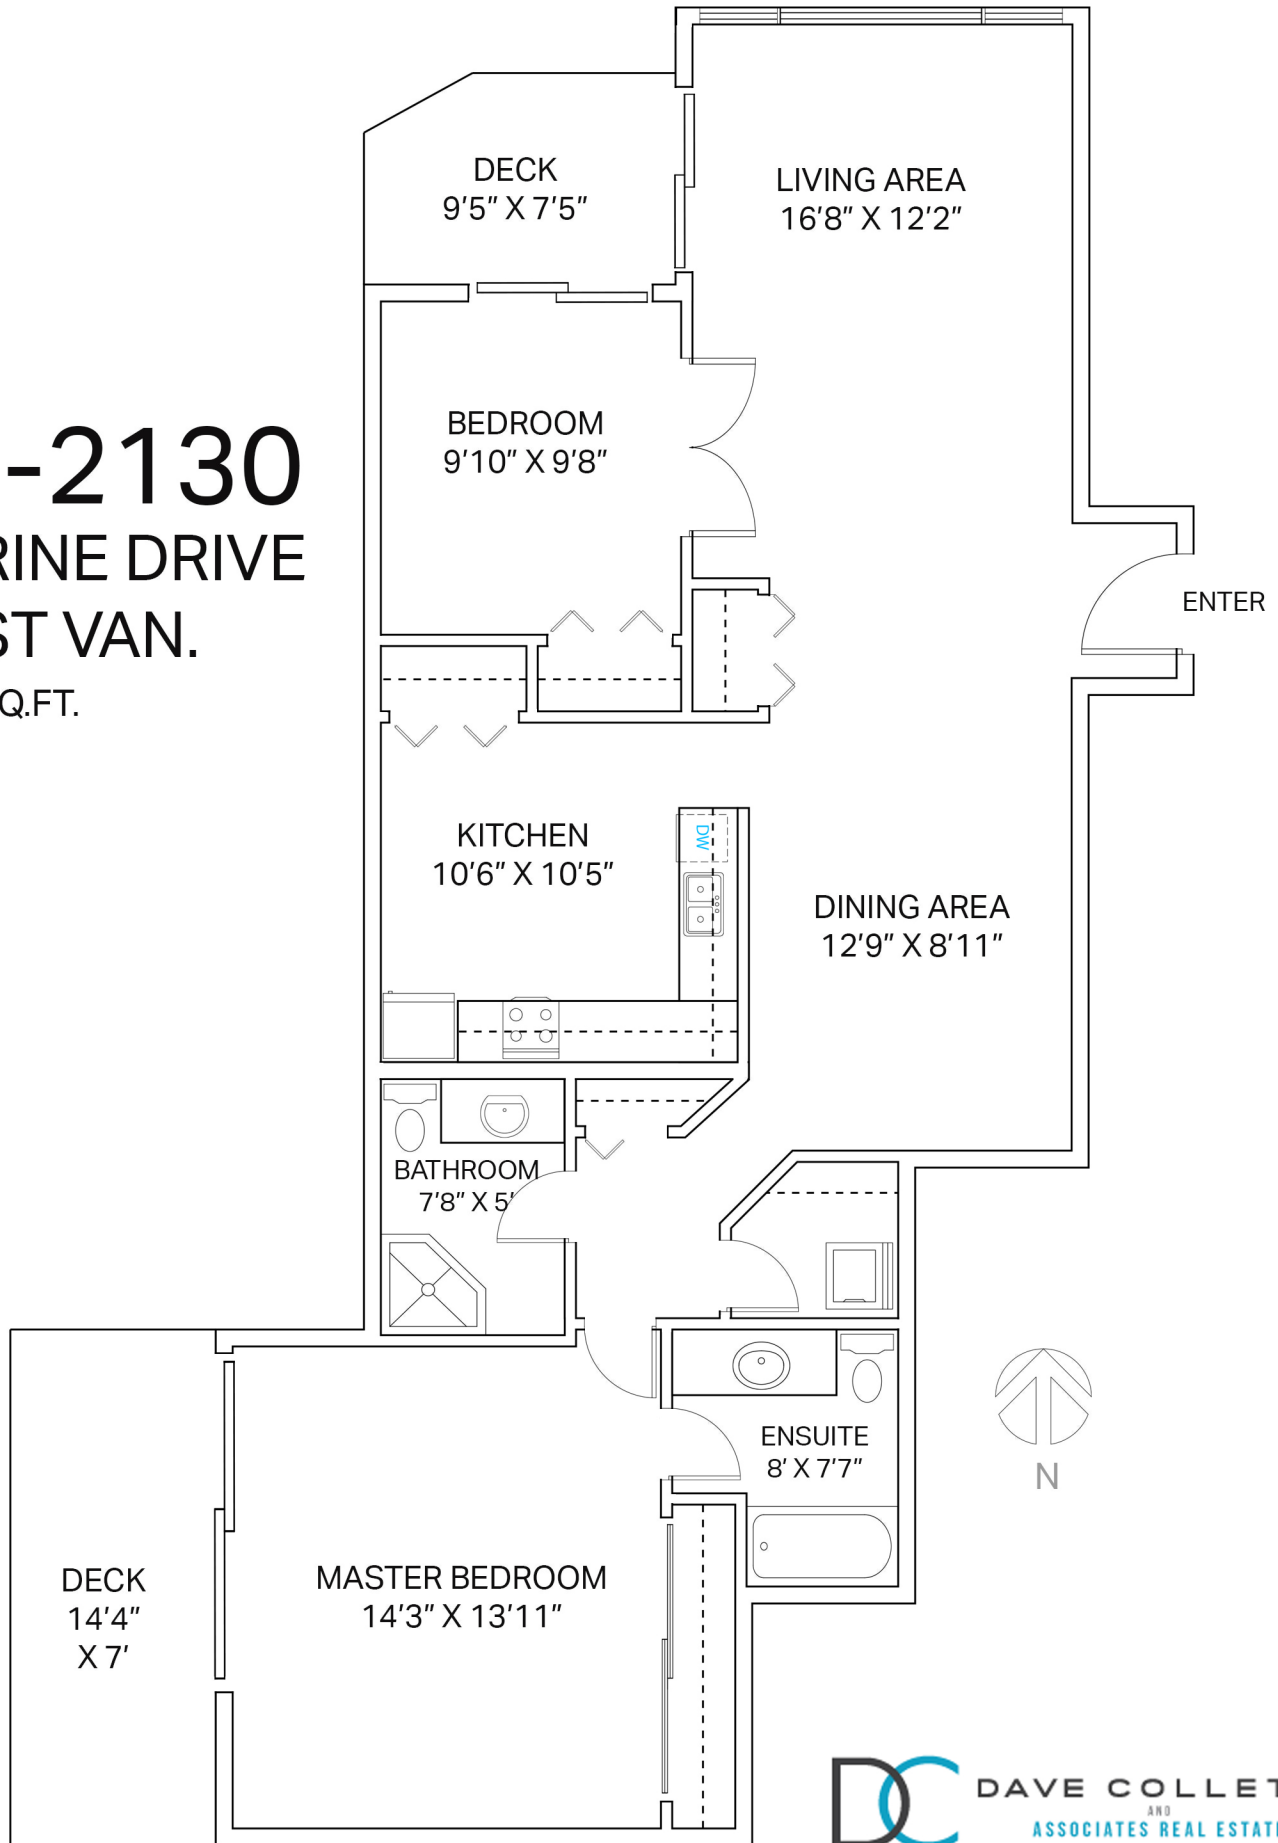

21-2130
MARINE DRIVE
WEST VAN.
1076 SQ.FT.

DC DAVE COLLETTE
AND
ASSOCIATES REAL ESTATE